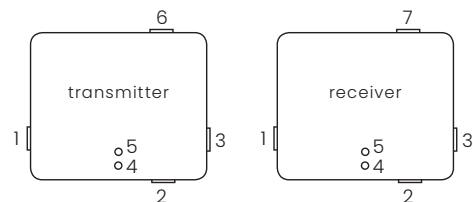

General

Dimensions (h x w x d)	12 x 61 x 51 mm (transmitter/receiver)
Weight	20 grams
Linking (pairing)	Automatic
Idle power consumption	< 1 W (transmitter), < 0.5 W (receiver)

Connections

- 1 Mute button
- 2 USB power
- 3 On/off switch
- 4 Connection LED
- 5 Power LED
- 6 Audio input
- 7 Audio output