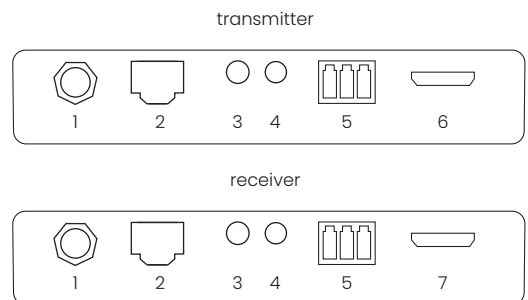

Order information

MegaView 241 UHD 2.0

EU version art.nr. 08344 EAN 8718164533440
UK version art.nr. 08345 EAN 8718164533457

Packaging size (h x w x d): 190 x 260 x 90 mm

Set includes

- 1x UHD transmitter
- 1x UHD receiver
- 1x Infrared receiver | 150 cm
- 1x Infrared extension cable with 1 blaster LED | 100 cm
- 1x Power adapter
- 1x Mounting material
- 1x User manual