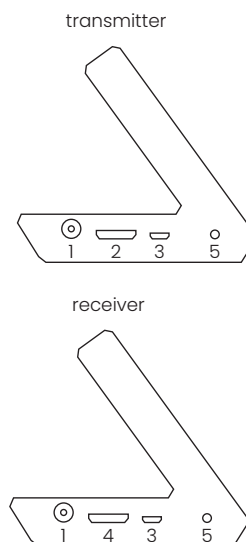

Receiver

Output	1x HDMI
Infrared input	1x 3.5 mm jack
Dimensions (h x w x d)	54 x 90 x 60 mm
Weight	148 grams

General

Power	100-240 VAC 50/60 Hz, 5 VDC adapter
-------	-------------------------------------

Connections

- 1 DC power
- 2 HDMI in
- 3 USB power
- 4 HDMI out
- 5 Reset button

Order information

GigaView 911 UHD

EU version art.nr. 08361 EAN 8718164533617
 UK version art.nr. 08362 EAN 8718164533624

Packaging size (h x w x d): 190 x 260 x 70 mm