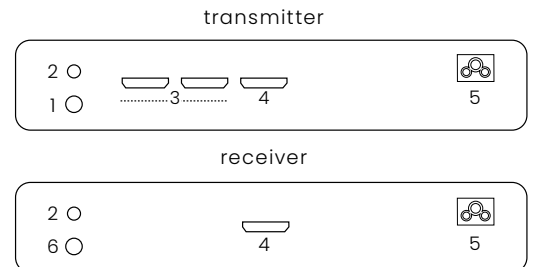

Order information

TV Anywhere Wireless HD

EU version art.nr. 08233	EAN 8718164532337
UK version art.nr. 08234	EAN 8718164532344
CH version art.nr. 08235	EAN 8718164532351
IT version art.nr. 08236	EAN 8718164532368

Packaging size (h x w x d): 190 x 260 x 95 mm

Set includes

- 1x HD transmitter
- 1x HD receiver
- 2x HDMI cable | 150 cm
- 1x Infrared extension cable with 1 LED | 300 cm
- 1x Infrared receiver | 100 cm
- 1x Remote control | batteries included
- 2x Power adapter
- 1x User manual