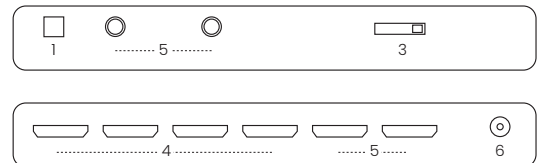

Connections

1. 1 Infrared receiver
2. 2 A-B: select source
3. 3 EDID settings
4. 4 HDMI input 1-4
5. 5 HDMI output A-B
6. 6 DC power